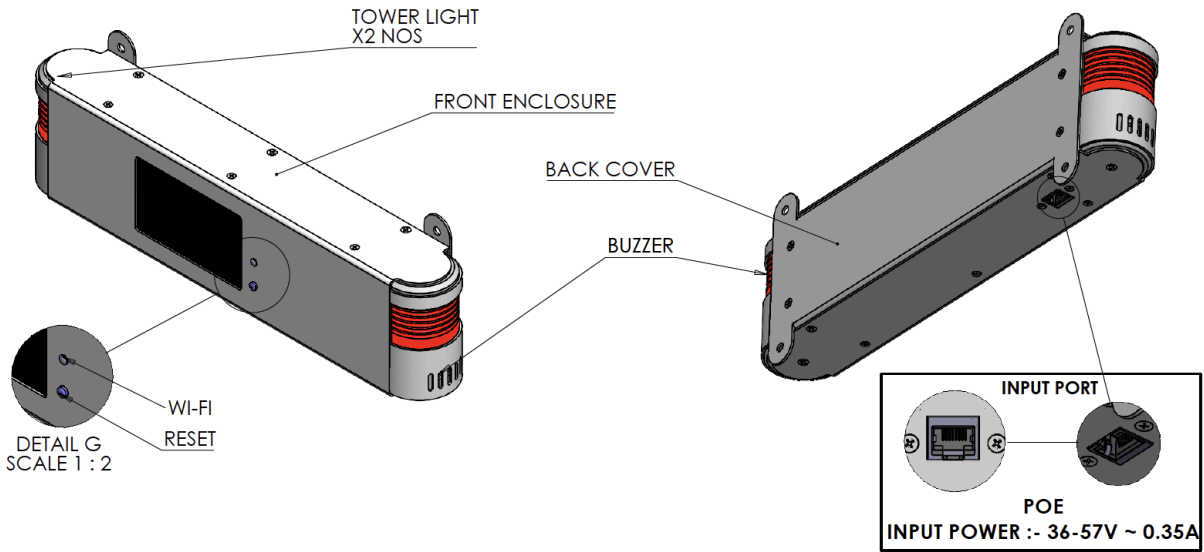

Sentinel Alarm With Display
XALARM-3001-0001

Dimensions	13" x 3.5" x 2.17" (inches) / 358 x 89.30 x 55 (mm)
Display	4.3" LCD capacitive touchscreen
Alarm Sound	40 dB
Input Power	36-57V ~ 0.35 A
Wi-Fi Protocols	IEEE 802.11b/g/n
Wi-Fi Modes Supported	Wi-Fi Direct, Infrastructure, Remote
Wi-Fi Encryption	WEP, WPA/WPA2, WPA2-Enterprise Personal (PEAPv0/MSCHAPV2, EAP-TTLS)
Controller	16MB memory, 8MB RAM